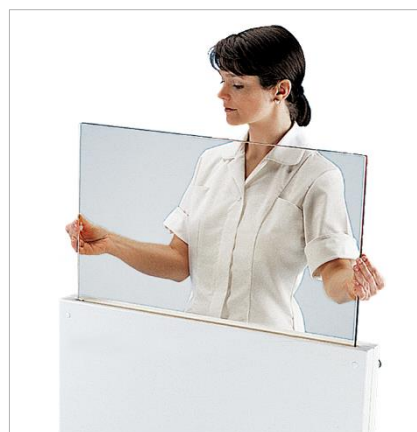

# Mobile radiation shield

310/B-3 (Height adjustable)

## Height adjustable x-ray shield

Superior design & construction make this mobile shield ideal for use in confined areas close to the tableside

## Features

- > This shield is compact and easily manoeuvred into position.
- > It occupies minimal space when lowered after use.
- > The 70 cm wide clear lead acrylic window provides an uninterrupted view of procedures. It is counterbalance, so has no apparent weight, and can be raised to a height of up to 188 cm, for complete protection, or lowered in seconds to 115 cm for access to the patient.
- > Equipment hand controls, attached to the optional accessory rail, allow personnel to operate within a safe zone created by the shield. The full width rails are factory fitted and available in two sizes: 769 x 8 x 25 mm & 769 x 10 x 25 mm.

### Height adjustable x-ray shield. Model: 310/B-3