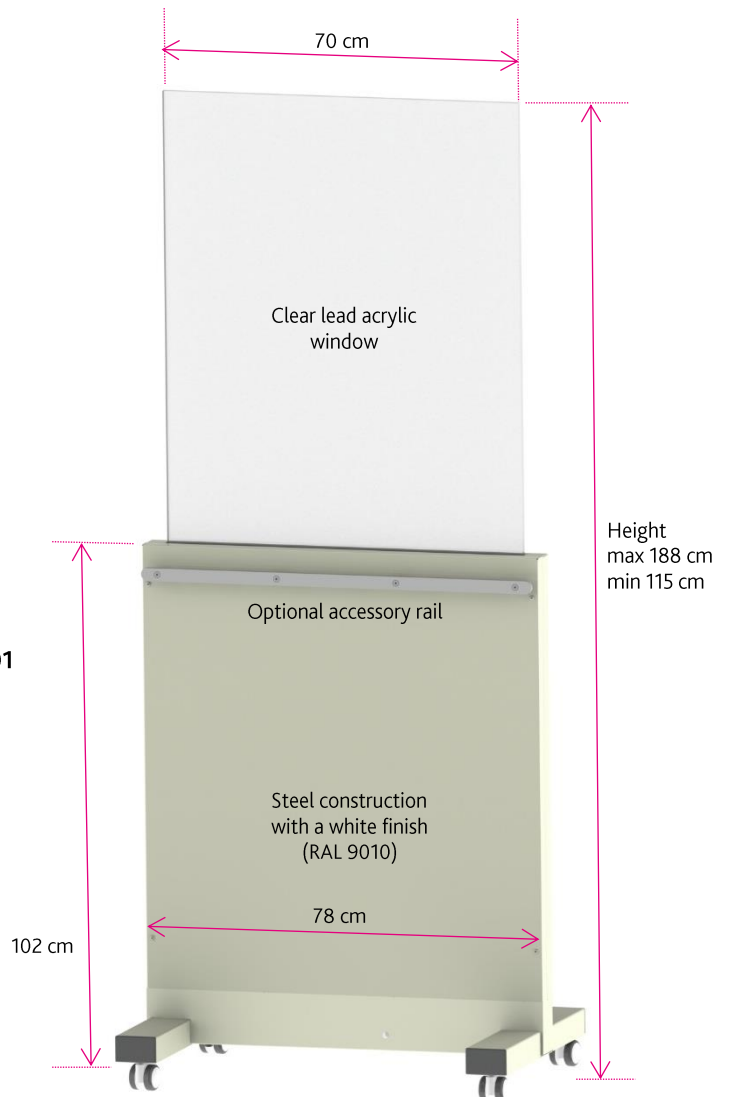

## Features

- > This shield is compact and easily manoeuvred into position.
- > It occupies minimal space when lowered after use.
- > The 70 cm wide clear lead acrylic window provides an uninterrupted view of procedures. It is counterbalance, so has no apparent weight, and can be raised to a height of up to 188 cm, for complete protection, or lowered in seconds to 115 cm for access to the patient.
- > Equipment hand controls, attached to the optional accessory rail, allow personnel to operate within a safe zone created by the shield. The full width rails are factory fitted and available in two sizes: 769 x 8 x 25 mm & 769 x 10 x 25 mm.

#### Lead equivalence

Upper transparent window: 0.5 mm Pb (0.59 mm Pb @ 150 kV)

Lower section: 1.0 mm Pb (0.92 @ 100 kV & 0.56 mm Pb @ 150 kV)

### Optional fitted flexible protective side panel. Model 317/05-01

Comprises an 85 cm high flexible curtain on a double-jointed pivotal arm.

Can be factory fitted to either side, or to both sides of model 310/B-3.

#### Lead equivalence

Lead vinyl curtain: 0.5 mm Pb (0.52 mm Pb @ 150 kV)

Net weight: 5.8 kg

Specification & descriptions are approximate.

Model 317/05-001

Model 310/B-3 plus 2 x model 317/05-001 (total width: 214 cm)