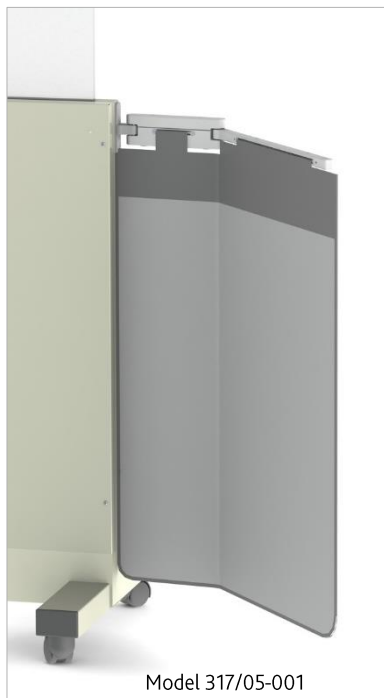

Weights dimensions and ordering information

Height adjustable x-ray shield. Model: 310/B-3

Optional factory fitted accessory rail

(used for attaching equipment controls)

Shield 310/B-3 with rail 769 x 10 x 25 mm. Model 310/B-3/31

Shield 310/B-3 with rail 769 x 8 x 25 mm. Model 310/B-3/91

Lead equivalence

Upper transparent window: 0.5 mm Pb (0.59 mm Pb @ 150 kV)

Lower section: 1.0 mm Pb (0.92 @ 100 kV & 0.56 mm Pb @ 150 kV)

Shipping details

1 x heavy duty cardboard carton.

Net weight: 61 kg

Gross weight: 65 kg

Packed size: 132 x 87 x 14 cm

Optional fitted flexible protective side panel. Model 317/05-01

Comprises an 85 cm high flexible curtain on a double-jointed pivotal arm.

Can be factory fitted to either side, or to both sides of model 310/B-3.

One curtain, when fully extended increases the shield width by 68 cm.

Pivotal arm can form a curved side wing or fold in front when not in use.

Lead equivalence

Lead vinyl curtain: 0.5 mm Pb (0.52 mm Pb @ 150 kV)

Net weight: 5.8 kg

Specification & descriptions are approximate.

Model 317/05-001